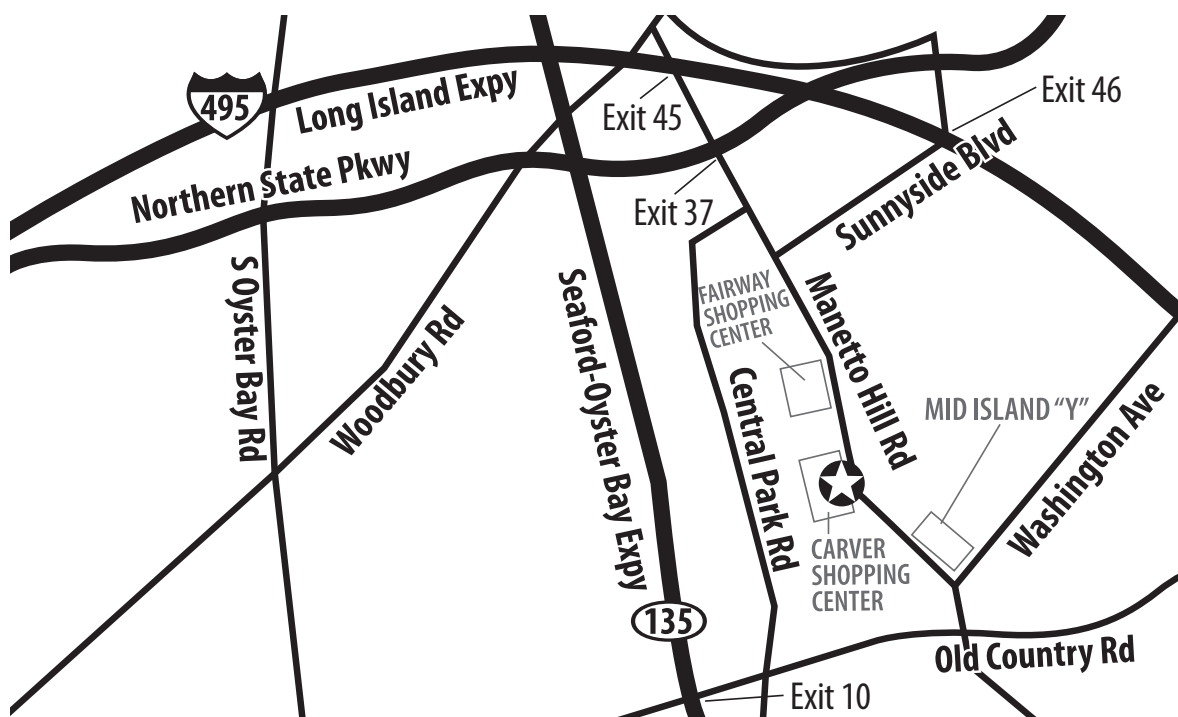

**Hearing Center of Plainview**

146 Manetto Hill Rd, Ste 100

Plainview, NY 11803

P 516.931.6630

F 516.931.4137

**Directions:**

**FROM SOUTHERN STATE PKWY:**

Exit 28A N (Seaford-Oyster Bay Xway – Rte 135) to Exit 10 (Old Country Rd). Right at exit light. Left onto Manetto Hill Rd (approx. 0.7 mi.). First shopping center on left (0.5 mi.).

**FROM NORTHERN STATE PKWY EASTBOUND:**

Exit 37 south toward Plainview. Right at exit light (elementary school on right). Second shopping center on right (0.9 mi.).

**FROM NORTHERN STATE PKWY WESTBOUND:**

Exit 37 south toward Plainview. Left onto Manetto Hill Rd. Second shopping center on right (0.9 mi.).

**FROM L.I.E. EASTBOUND:**

Exit 45 (Manetto Hill Rd). Head south toward Plainview. Second shopping center on right (approx. 1.4 mi.).

**FROM L.I.E. WESTBOUND:**

Exit 46 (Sunnyside Blvd). At exit light take a left onto Sunnyside Blvd. Follow all the way to end of road (0.6 mi). Left onto Manetto Hill Rd. Second shopping center on right (0.7 mi).