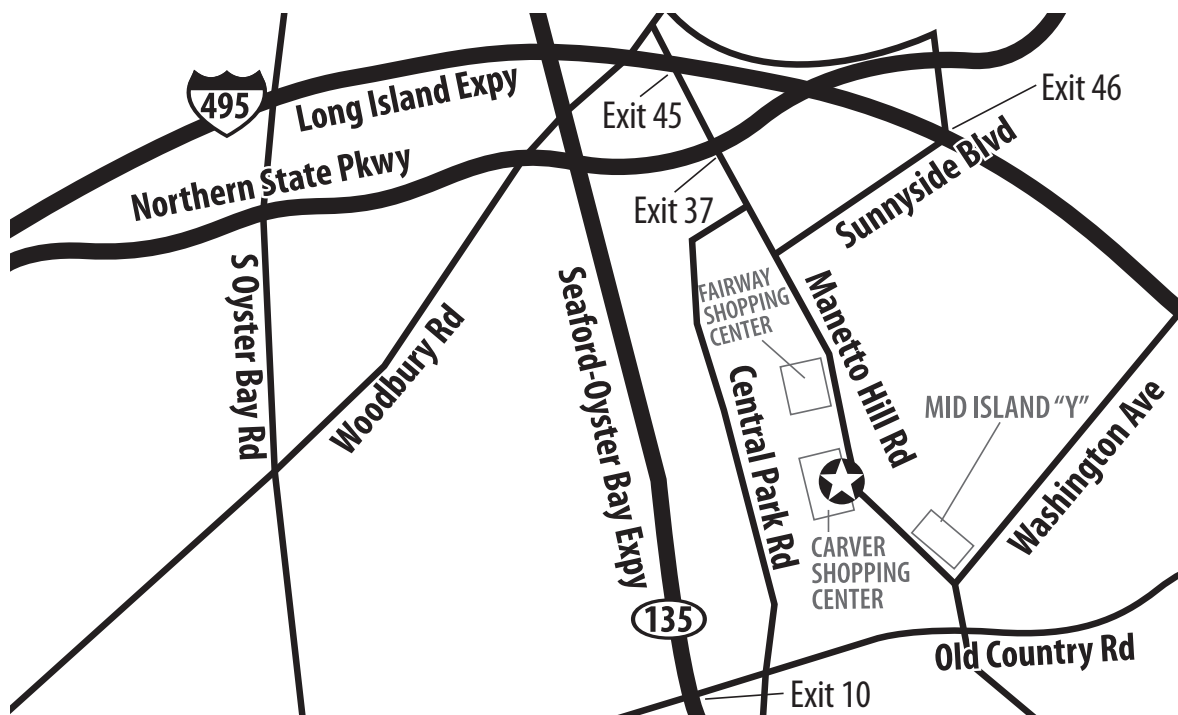

**Hearing Center of Plainview**

100 Manetto Hill Rd, Ste 102-A

Plainview, NY 11803

P 516.931.6630

F 516.931.4137

**Directions:**

**FROM SOUTHERN STATE PKWY:**

Exit 28A N (Seaford-Oyster Bay Xway – Rte 135) to Exit 10 (Old Country Rd). Right at exit light. Left onto Manetto Hill Rd (approx. 0.7 mi.). First shopping center on left (0.5 mi.).

**FROM NORTHERN STATE PKWY EASTBOUND:**

Exit 37 south toward Plainview. Right at exit light (elementary school on right). Second shopping center on right (0.9 mi.).

**FROM NORTHERN STATE PKWY WESTBOUND:**

Exit 37 south toward Plainview. Left onto Manetto Hill Rd. Second shopping center on right (0.9 mi.).

**FROM L.I.E. EASTBOUND:**

Exit 45 (Manetto Hill Rd). Head south toward Plainview. Second shopping center on right (approx. 1.4 mi.).

**FROM L.I.E. WESTBOUND:**

Exit 46 (Sunnyside Blvd). At exit light take a left onto Sunnyside Blvd. Follow all the way to end of road (0.6 mi). Left onto Manetto Hill Rd. Second shopping center on right (0.7 mi).